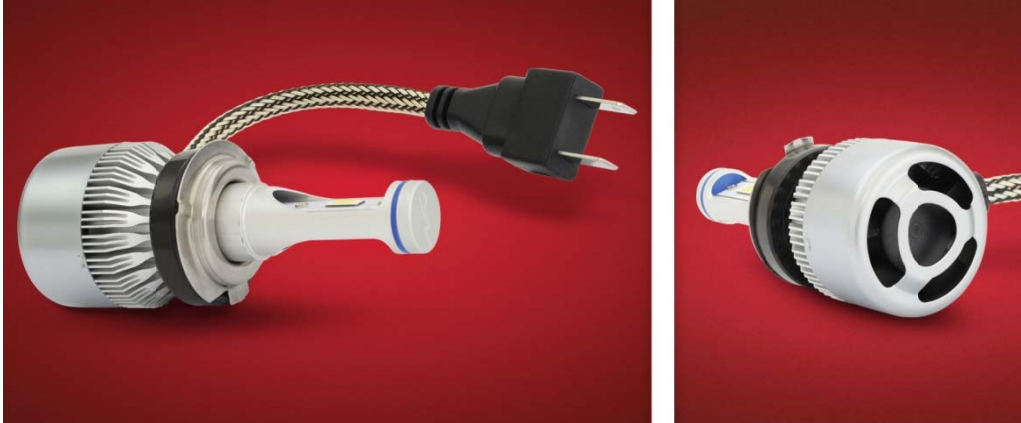

BIG BIKE PARTS®

NEW PRODUCT RELEASE

Show Chrome Accessories® Puts 4200 Lumens in an H7 LED

Rice Lake, WI – Show Chrome Accessories® has been able to significantly upgrade its very popular H7 LED Replacement Bulb to now have 4200 lumens. Which is a 30% increase over its previous H7 replacement LED and still maintain the 6000k bright white color. Its anodized silver color looks great in Goldwing headlights, as well other H7 locations. Integrated cooling fan with built-in driver keeps a simple and compact design, making installation a snap.

4200 Lumen H7 Bulb
Part # 10-107B MSRP \$64.95

*scan code with
your smartphone
to view video*

Issue #1852

CALL TOLL FREE 1-800-826-2411

2300 Pioneer Ave. Rice Lake, WI 54868 715.234.3336 FAX 715.234.6872

www.bigbikeparts.com