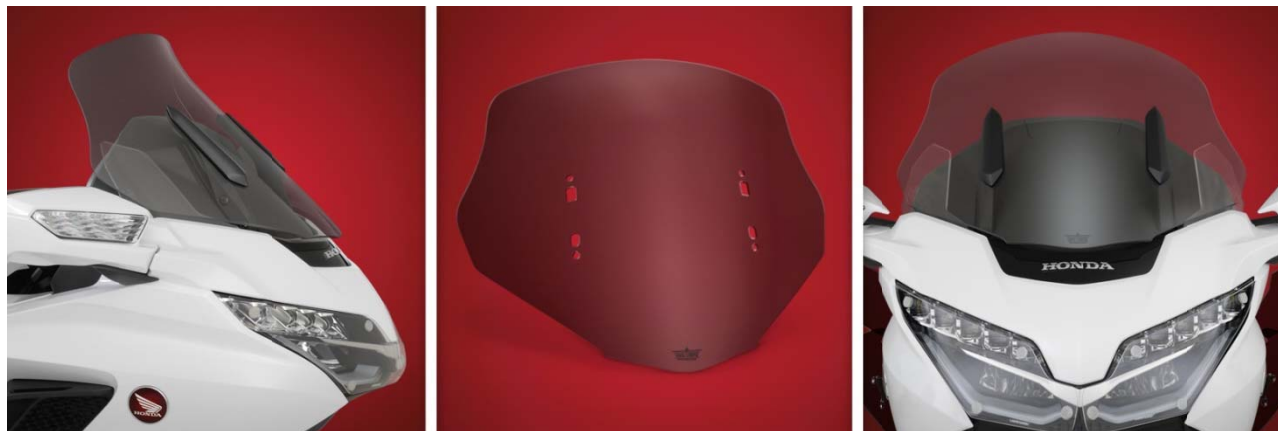

**BIG BIKE PARTS®**

## GT Euro Sport Windshield by Show Chrome Accessories®

**Rice Lake, WI** – Show Chrome Accessories® Euro Sport Windshield is no market follower, with delivery of the first sporty reverse curve windshield 19 years ago, Show Chrome Accessories® has been steadily at the forefront of rider comfort. The latest Show Chrome Accessories® GT-Euro Sport Windshield is for the 2018 Goldwing. This sporty windshield is easily seen over and with the awesome GL1800 powered windshield, it quickly raises to get behind should the need arise. It is wide at 27", yet will not interfere with folding the mirrors back, and its 20" height keeps it compact. Manufactured from 3/16" Smoke Tint DOT Acrylic for safety and for the best in optical clarity. Mounts with existing hardware and allows full electronic adjustment as per the OEM. Made in the USA.