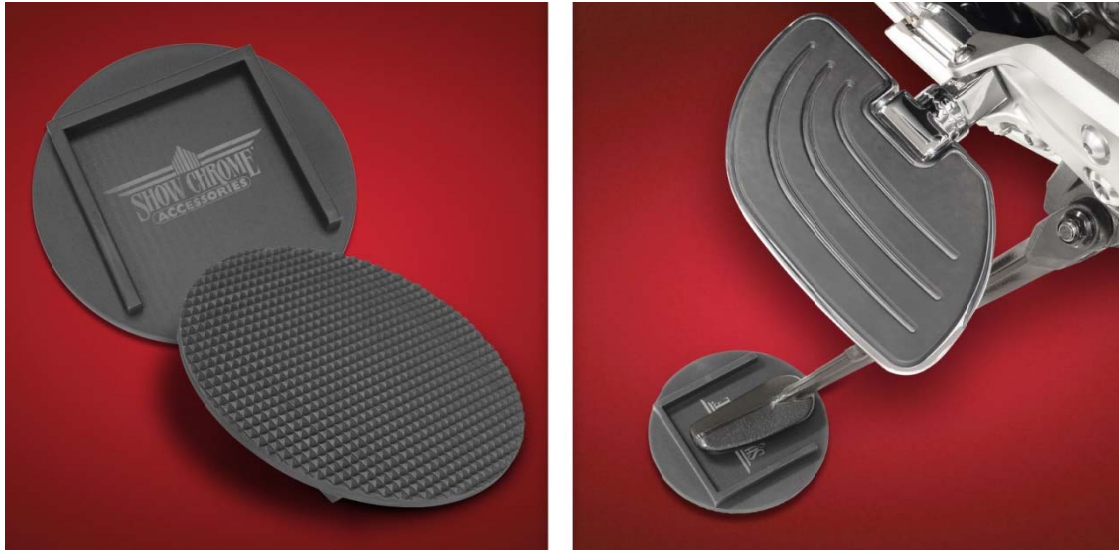

## Black Kickstand Disk from Show Chrome Accessories®

**Rice Lake, WI** – This new 3 ¾" black ABS Kickstand Disk works great, as its knurled texture base pattern grips surfaces like concrete, asphalt and gravel better than flat smooth based kickstand plates. Ideal to keep your bike from sinking into hot asphalt.