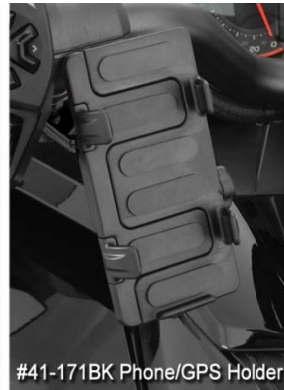

BIG BIKE PARTS®

NEW PRODUCT RELEASE

Handlebar Mounts Now in Black

Rice Lake, WI – Big Bike Parts® popular Beverage and GPS/Phone Handlebar Mounts for the Can-Am RT and F3 are now available in black. The beverage holder conveniently holds beverages in its tapered design with a rubber coated inside helping secure the beverage. This handlebar mount has been designed for easy installation and removal, just install the receiver bracket and the beverage holder itself can be quickly snapped into place or removed to be replaced by the GPS/Phone Mount. The GPS/Phone Mount expands vertically and horizontally to hold most cell phones and GPS systems. The mount is made from durable steel and offered in either Chrome or Black. Added security is available with a set screw to ensure it does not walk away while you are away. Both fit the 2010 and newer RT SE and 2015 and newer F3.