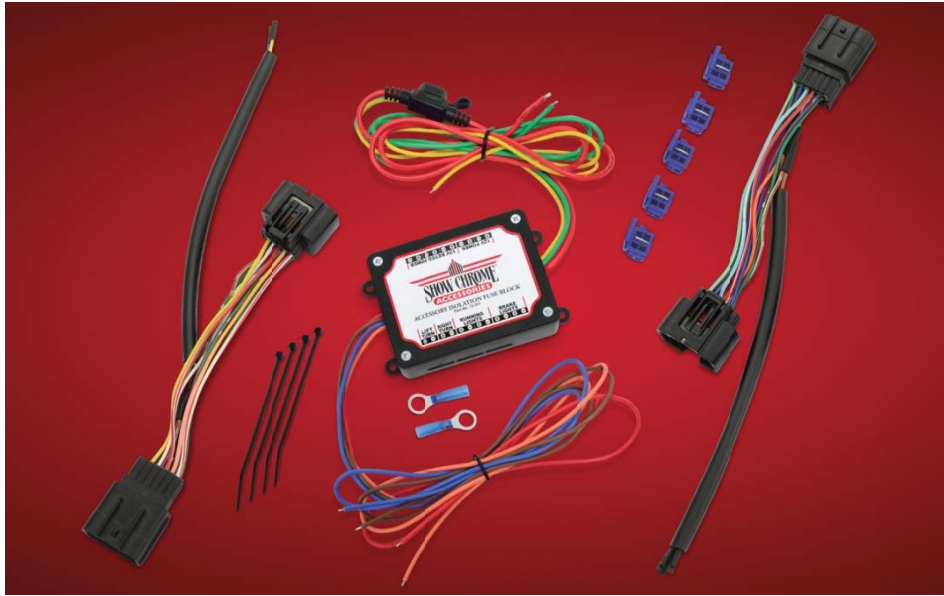

**BIG BIKE PARTS®**

## Electronic Fuse Block for the GL1800 Goldwing 2018- From Show Chrome Accessories®

**Rice Lake, WI** – Show Chrome Accessories® now offers a Plug N' Go Electronic Fuse Block for the 2018 and newer Goldwing. Designed with eleven terminal tie in points which are electronically protected by nine separate relays and fuses. Includes: turnsignal, running lights, brake light, always on and keyed connection points. The Goldwing's electrical system is protected by a 20 amp fuse and separate 30 amp relay to isolate all your electrical accessories from the Goldwing's electrical system. Comes with two sub harnesses with OEM connectors for seamless connectivity. This is a must have accessory when adding electrical accessories to the 2018 and newer GL1800 Goldwing.