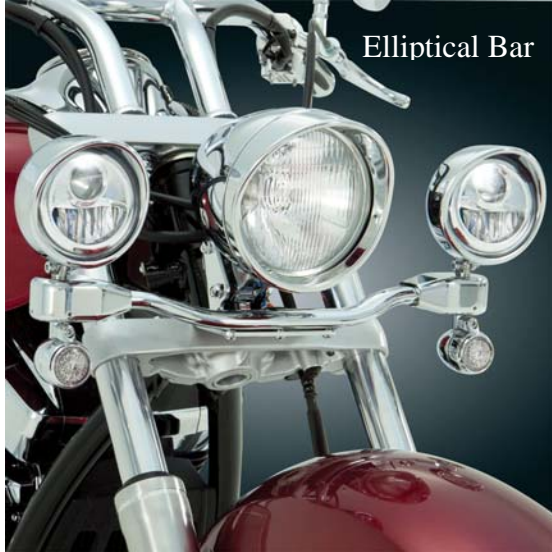

## LED Lighting for Cruisers

**Rice Lake, WI** – Big Bike Parts has introduced a new version of its top selling Goldwing LED Driving/Fog Light for cruisers. This new high intensity LED driving light provides a true bright white light and delivers a great horizontal beam to help see the road and swale areas at night. LED lighting is unparalleled in brightness and intensity, bringing excellent visibility to motorcycling. These DOT approved lights are now available with either Big Bike Parts Contour or Elliptical Light Bars with fitments for Honda, Suzuki, Kawasaki, and Yamaha cruisers.