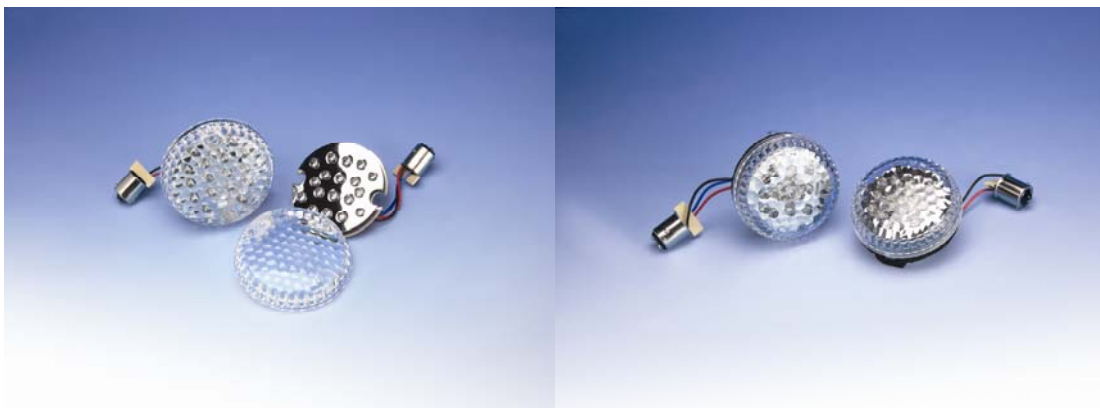

PRODUCT RELEASE

LED Turn Signal Conversion Kits

Plug-n-go LED turn signal conversion kits for metric cruisers – LED lighting looks cool and gives your bike a unique custom appearance. Our LED turn signal conversion kits are incredibly bright, use very little power, produce little heat, are impact resistant and are water resistant. The convenient plug-n-go connectors allow you to install the kits quickly and easily with no cutting or splicing. Increase your visibility to motorists by lighting up faster and being seen from a greater distance with LED turn signals. Available in Amber or Red with clear lenses you can match the kits to your specific requirements. To convert turn signals from incandescent lights to LED's, a dual load or quad-load equalizer such as our 13-304A or 13-314 is required.