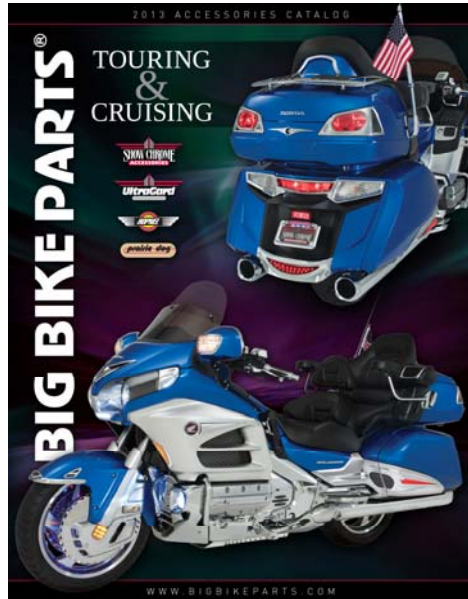

BIG BIKE PARTS®

NEW PRODUCT RELEASE

New Parts Every Week!

Rice Lake, WI – It has been only 4 short months since Big Bike Parts® released their 2013 Catalog with over 50 all new accessories. Since then Big Bike Parts® has added another 25 all new accessories. Yes that is right! With an average of more than 1 new accessory a week, Big Bike Parts® is truly known for delivering tomorrows products today! That is over 75 original designs that make you safer, add comfort or add convenience in just the past 12 months. New products are why you need to visit your local dealer to see and get what is new. Big Bike Parts® has even more accessories scheduled throughout this season for the Honda Goldwing including the new F6B, Can Am Spyder, universal accessories for everyone and more! www.BigBikeParts.com