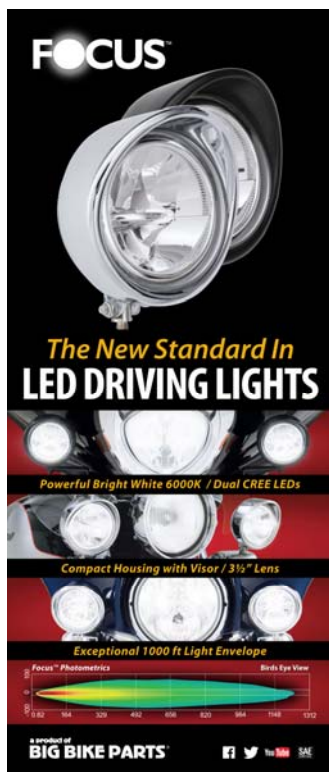

### Big Bike Parts® Lights The Way with LED

Rice Lake, WI – Big Bike Parts® is lighting the way with the introduction of their two cutting edge LED's for this season. Their Focus™ LED Driving Light offers 6000K color temperature and unmatched LED illumination 1000 feet down the road. This 3 1/2" visored light is a great replacement light for those of yesteryear as well as available in over 25 bike specific kits. This Focus™ light is available in chrome or black matte finish